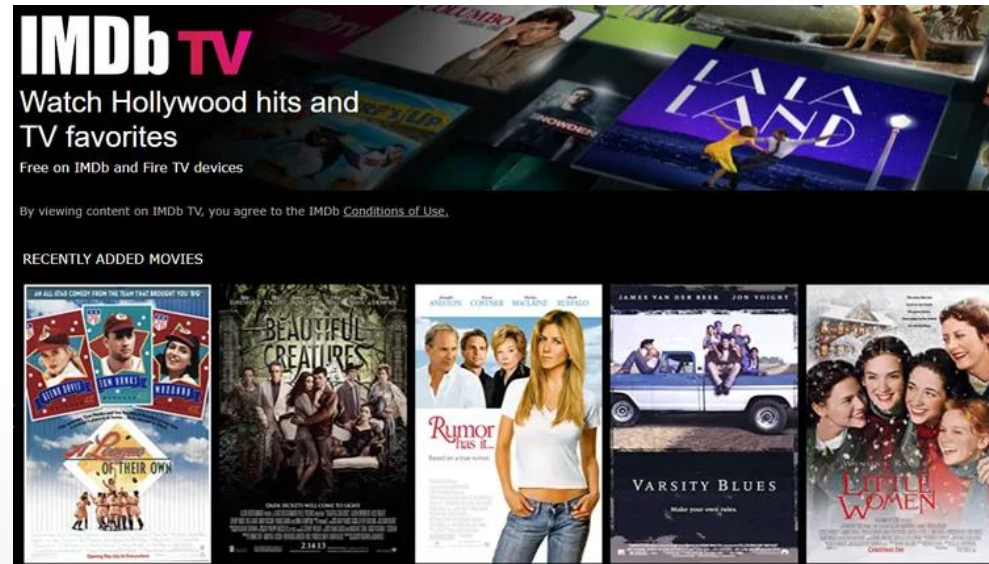

Internet Movie Database, a motherlode of movie lore that's been an Amazon subsidiary since 1998. You'll need a Fire TV -- or a computer hooked up to a TV -- to watch IMDb TV on an actual TV.