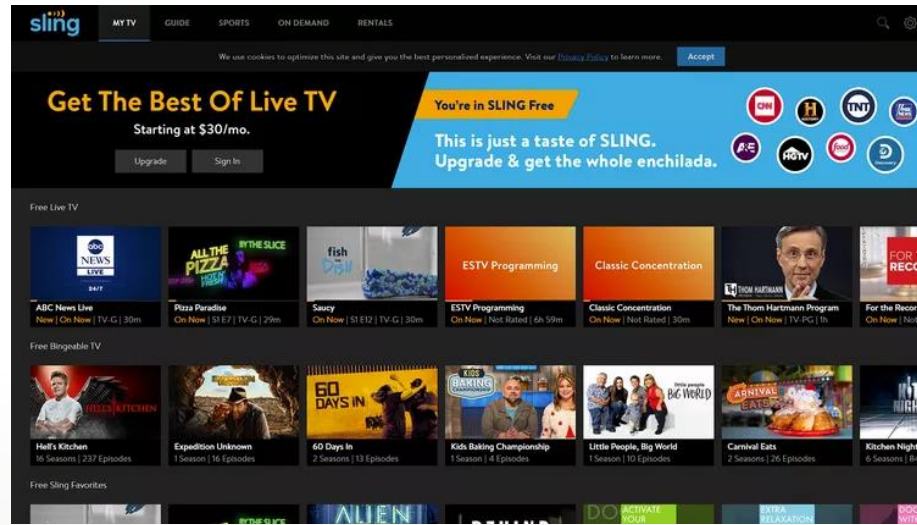

Sling TV Free offers free on-demand TV, movies and a number of live TV channels.

It includes a limited selection of live channels and on-demand selections. The paid version of Sling TV costs $30 a month.