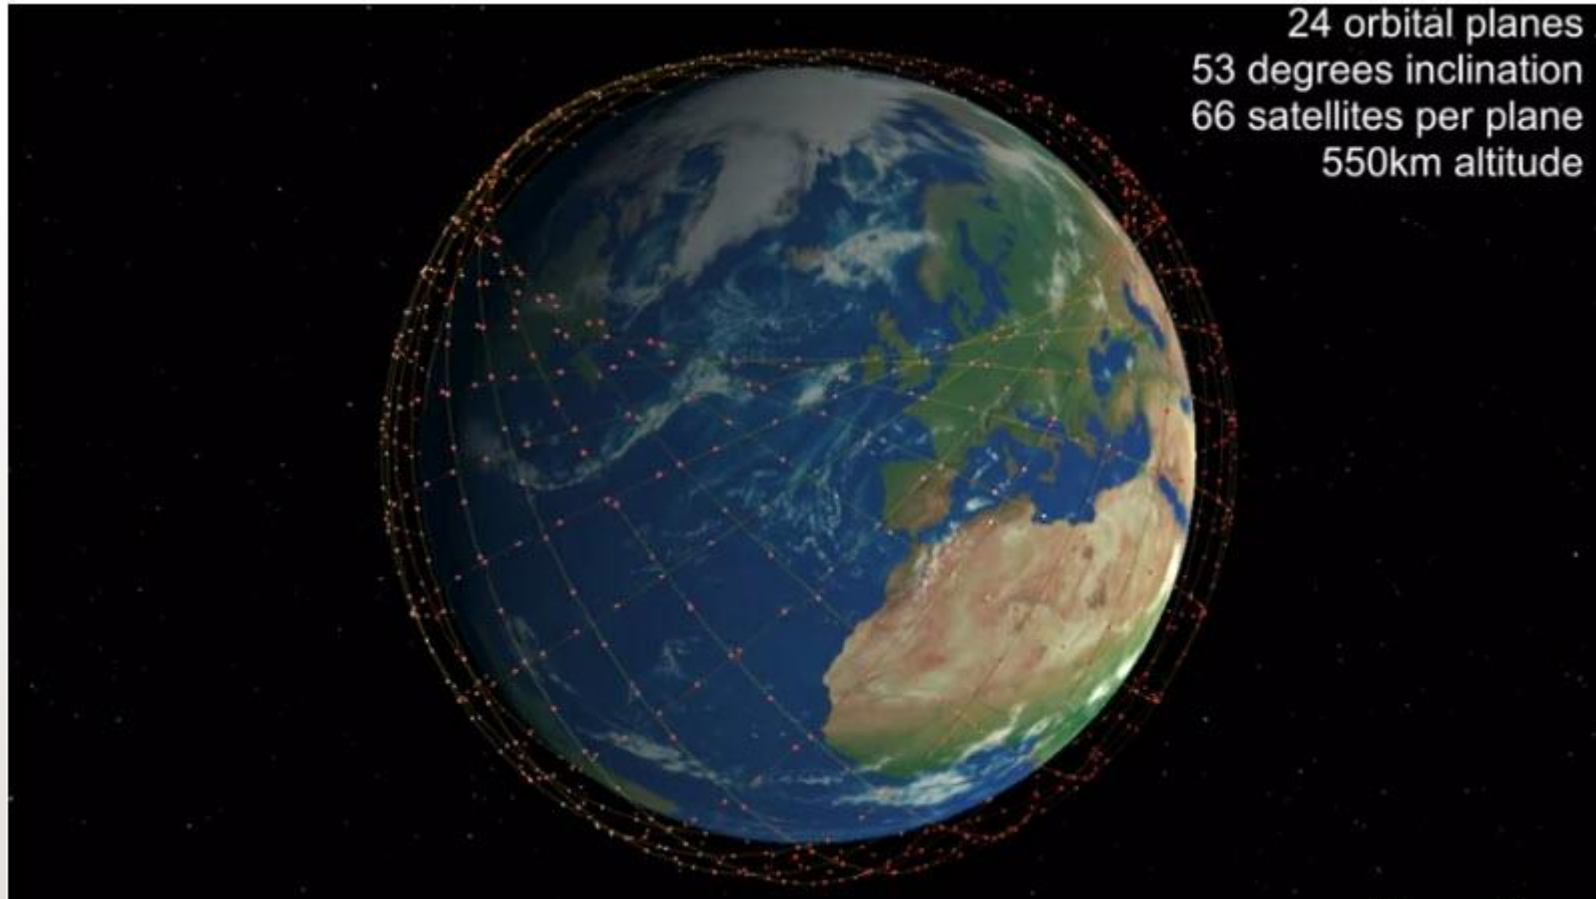

OneWeb 342 Miles Up