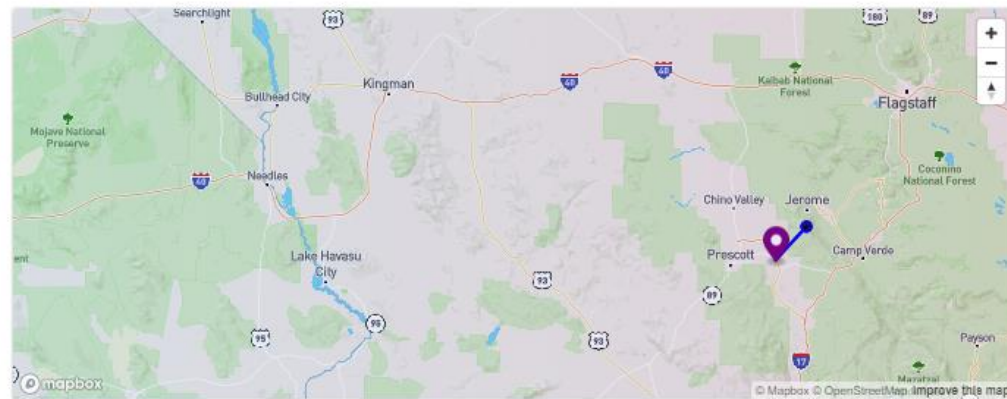

Stations Map