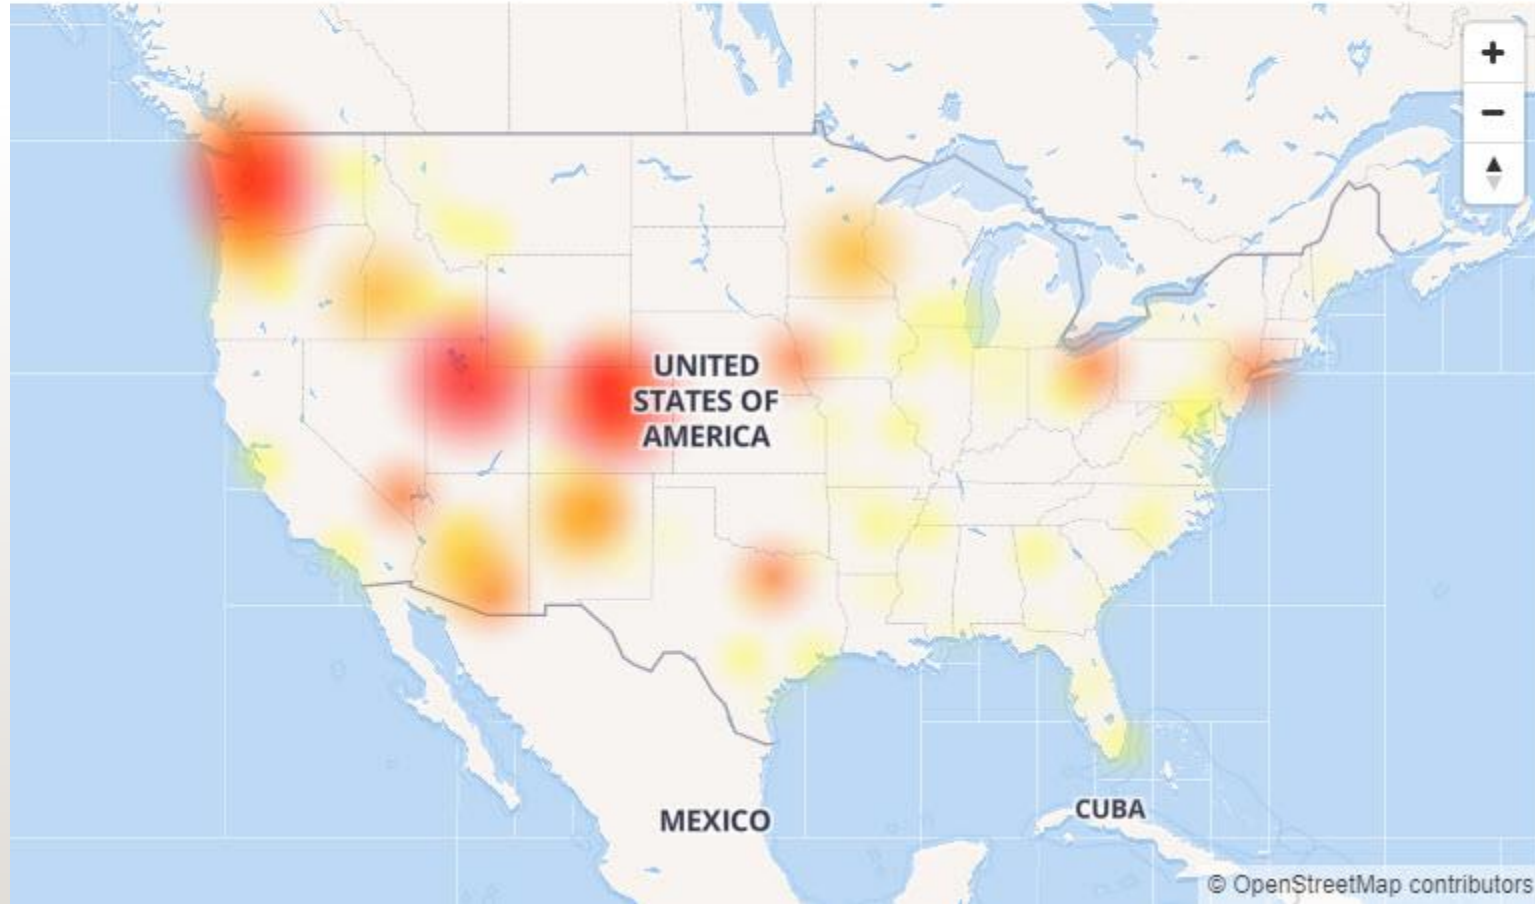

CenturyLink outage map

Recent reports mostly originate from: [Boise](#), [Portland](#), [Albuquerque](#), [Salt Lake City](#), [Denver](#), [Seattle](#), [Anchorage](#), [Meridian](#), [Phoenix](#), and [Dallas](#).

CenturyLink outage chart