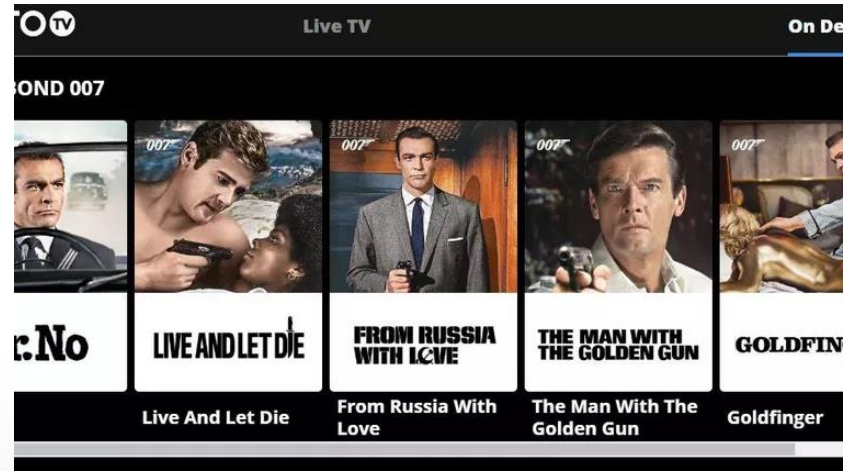

Peacock from NBCUniversal

NBC content as well as movies and original programming. Peacock has a free tier. There are also \$4.99 Premium and \$9.99 Premium ad-free tiers.

Roku Channel designed for people who own a Roku streaming products, but anyone with a phone or PC browser can use it.

The Roku Channel recently added 100 live channels to its existing selection of on-demand content.

Internet Movie Database, a motherlode of movie lore that's been an Amazon subsidiary since 1998. You'll need a Fire TV -- or a computer hooked up to a TV -- to watch IMDb TV on an actual TV.

Crackle ad-supported streaming service mostly movies, but also some TV shows -- including original content. It's available on a wide variety of devices and doesn't even require you to set up an account, though doing so enables you to save favorites, get recommendations and resume playback if you switch between devices.