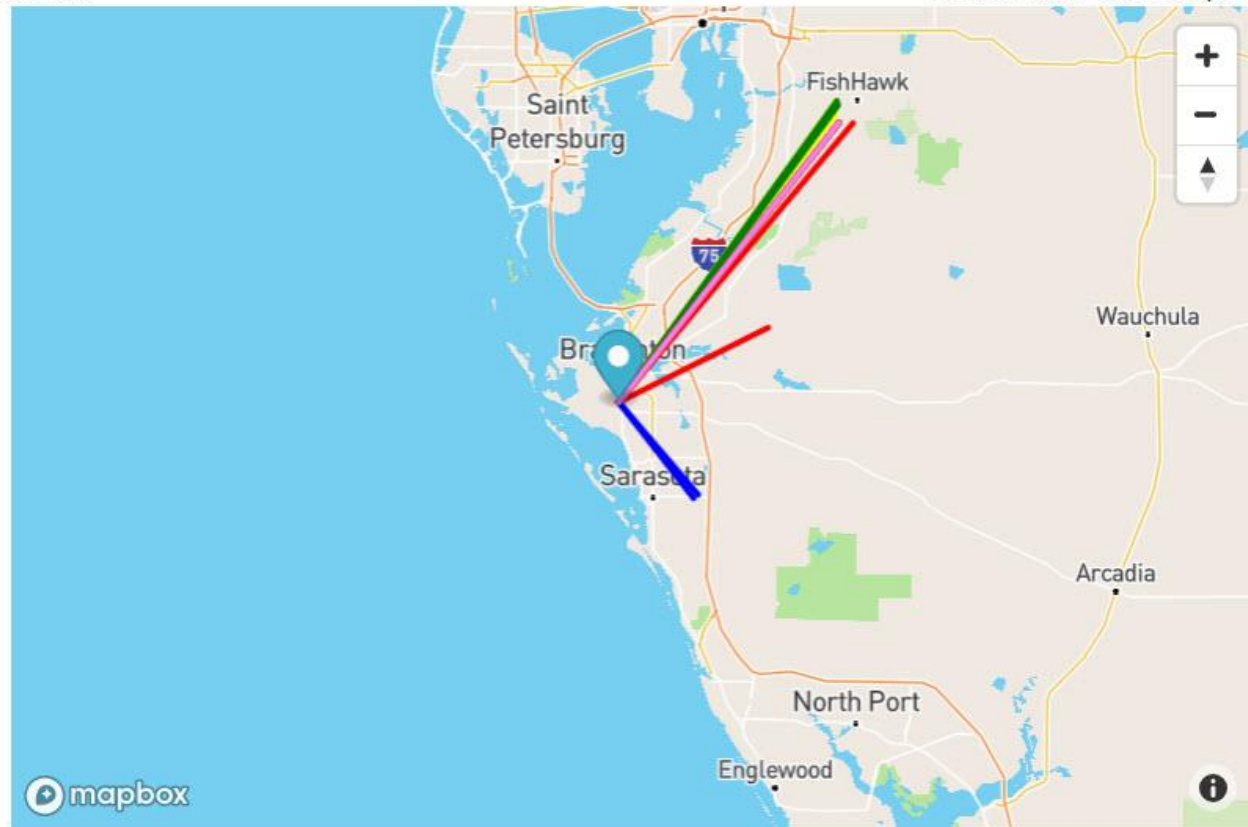

Up to 66 channels from 18 over-the-air stations may be received at this location.

[Print Stations Table](#) [Map](#)

WTVT-DT 13.1 FOX
RF Channel: 12
32 miles at 45°

FOX Red

WCLF-DT 22.1 CTN
RF Channel: 21
32 miles at 44°

CTN Red

WWSB-DT 40.1 ABC
RF Channel: 24
15 miles at 69°

abc Red

WTAM-LD 30.1 IND
RF Channel: 28
32 miles at 44°

family Red

W05CO 3ABN
RF Channel: 5
11 miles at 148°

3ABN Blue

WSNN-LD 39.1 TBN
RF Channel: 26
11 miles at 145°

IND Blue

WSVT-LD 18.1 IND
RF Channel: 18
32 miles at 44°

DAYSTAR Violet