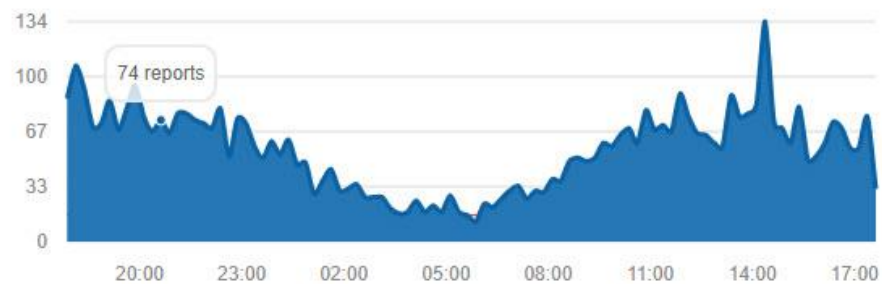

CenturyLink

CenturyLink offers internet, television, phone and home security services. Television service is offered through satellite provider DirecTV or over the internet (IPTV) under the Prism TV brand. CenturyLink serves homes and businesses in 37 states. CenturyLink has previously acquired Embarq (2009), Qwest (2010) and Savvis (2012).

Problems at CenturyLink

CenturyLink problems last 24 hours