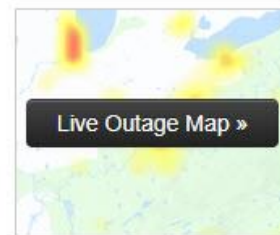

CenturyLink

CenturyLink offers internet, television, phone and home security services. Television service is offered through satellite provider DirecTV or over the internet (IPTV) under the Prism TV brand. CenturyLink serves homes and businesses in 37 states. CenturyLink has previously acquired Embarq (2009), Qwest (2010) and Savvis (2012).

Problems at CenturyLink

CenturyLink problems last 24 hours